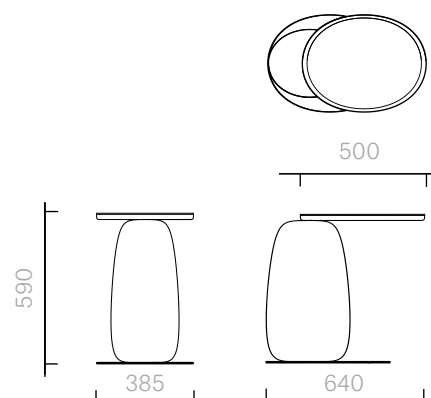

Tables
Eos
Wood

Side Table

64W x 38.5D x 59H cm

Designer: Ini Archbong
Collection IV

Side table available in a
choice of oak finishes.

Please contact us to find
out more about all the
finish options available.

Above products:
(from left to right)
Chêne Brossé 573 005,
Chêne Satin 583 005.

The diagrams are
shown in millimetres
www.se-collections.com

Finishes
Collection IV
Oak finishes

Natural

White

Sé IV Bespoke

Sé Teal Bespoke