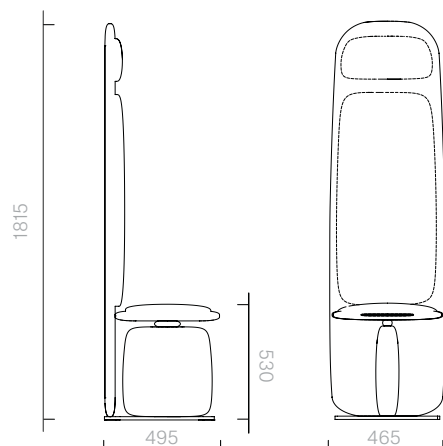

Chair

49.5W x 46.5D x 181.5H cm

Designer: Ini Archibong
Collection IV

Chair upholstered in a choice of leathers or fabrics, or in customer's own leather of fabric.

Available in a choice of brushed or satin oak finishes.

Lacquered node in Gold.

Please contact us to find out more about all the colour options available.

Above product:
Desk Chair in Chêne Satin col. 586-005 upholstered in Pierre Frey col. Noe Havane.

The diagrams are shown in millimetres

www.se-collections.com