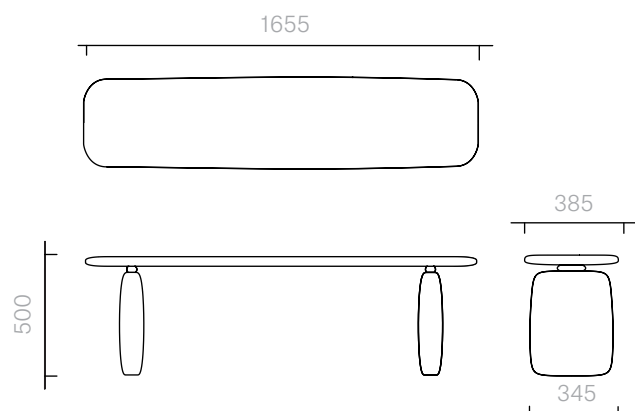

Chairs
Atlas Bench
Wood

Bench

166W x 39D x 50H cm

Designer: Ini Archibong
Collection IV

Bench available in a
choice of oak finishes with
lacquered underside and
inner legs.

Lacquered nodes in Gold.

Please contact us to find
out more about all the
colour options available.

Above product:
Bench in brushed Natural
Oak with lacquered
underside and inner legs
in SIKKENS ON 00 31.

The diagrams are
shown in millimetres

www.se-collections.com

Finishes
Collection IV
Oak finishes

Natural