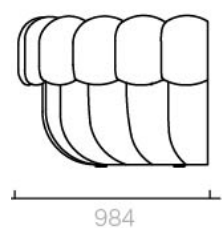

Back view

End Module (Left)