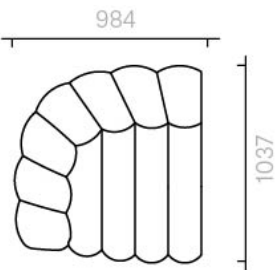

Sofas and Armchairs

Grace Sofa

Sectional sofa

As pictured
321.8W 251.7D x 77.2H cm

Designer: Nika Zupanc
Collection III

Seat cushion upholstered
in a choice of leathers or
fabrics, or in customer's
own material or leather.

Please contact us to find
out more about all the
colour options available.

Above product:
Upholstered in Sé Mohair
Velvet col. Tabacco.

The diagrams are
shown in millimetres

www.se-collections.com

Grace Sofa Dimensions Modules

Top view

End Module (Left)

Corner Module

Straight Module

End Module (Right)

Front view

End Module (Left)

Corner Module

Straight Module

End Module (Right)

Side view

End Module (Left)

Corner Module

Straight Module

End Module (Right)

Back view