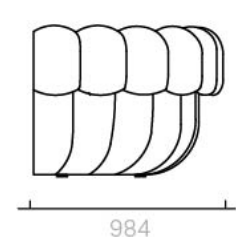

Sofas and Armchairs

Grace Sofa

Sectional sofa

As pictured
321.8W 251.7D x 77.2H cm

Designer: Nika Zupanc
Collection III

Seat cushion upholstered
in a choice of leathers or
fabrics, or in customer's
own material or leather.

Top view

End Module (Left)

Corner Module

Straight Module

End Module (Right)

Front view

End Module (Left)

Corner Module

Straight Module

End Module (Right)

Side view

End Module (Left)

Corner Module

Straight Module

End Module (Right)

Back view

End Module (Left)

Corner Module

Straight Module

End Module (Right)

The Grace Sofa sections can be assembled in combinations to suit your space. Please contact the Sé team for more details.

The diagrams are shown in millimetres
www.se-collections.com