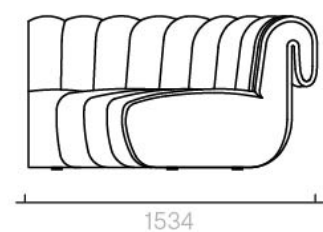

Sofas and Armchairs

Grace Sofa

Sectional sofa

As pictured
321.8W 251.7D x 77.2H cm

Designer: Nika Zupanc
Collection III

Seat cushion upholstered
in a choice of leathers or
fabrics, or in customer's
own material or leather.

Top view

End Module (Left)

Corner Module

Straight Module

End Module (Right)

Front view

End Module (Left)

Corner Module

Straight Module

End Module (Right)

Side view

End Module (Left)

Corner Module

Straight Module

End Module (Right)

Back view

End Module (Left)

Corner Module

Straight Module

End Module (Right)

The Grace Sofa sections can be assembled in combinations to suit your space. Please contact the Sé team for more details.

The diagrams are shown in millimetres
www.se-collections.com