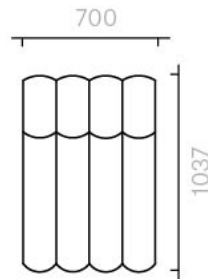

Sofas and Armchairs

Grace Sofa

Sectional sofa

As pictured
321.8W 251.7D x 77.2H cm

Designer: Nika Zupanc
Collection III

Seat cushion upholstered
in a choice of leathers or
fabrics, or in customer's
own material or leather.

Please contact us to find
out more about all the
colour options available.

Above product:
Upholstered in Sé Mohair
Velvet col. Tabacco.

The diagrams are
shown in millimetres

www.se-collections.com

Grace Sofa Dimensions Modules

Top view

End Module (Left)

Corner Module

Straight Module

End Module (Right)

Front view

End Module (Left)

Corner Module

Straight Module

End Module (Right)

Side view

End Module (Left)

Corner Module

Straight Module

End Module (Right)

Back view