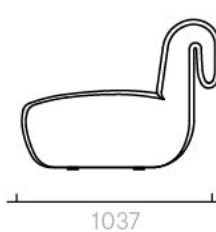

Sofas and Armchairs

Grace Sofa

Sectional sofa

As pictured
321.8W 251.7D x 77.2H cm

Designer: Nika Zupanc
Collection III

Seat cushion upholstered
in a choice of leathers or
fabrics, or in customer's
own material or leather.

Top view

End Module (Left)

Corner Module

Straight Module

End Module (Right)

Front view

End Module (Left)

Corner Module

Straight Module

End Module (Right)

Side view

End Module (Left)

Corner Module

Straight Module

End Module (Right)

Back view

End Module (Left)

Corner Module

Straight Module

End Module (Right)

The Grace Sofa sections can be assembled in combinations to suit your space. Please contact the Sé team for more details.

The diagrams are shown in millimetres
www.se-collections.com