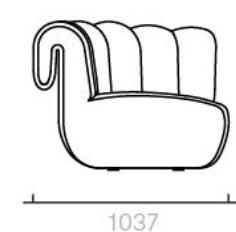

Sofas and Armchairs

Grace Sofa

Sectional sofa

As pictured
321.8W 251.7D x 77.2H cm

Designer: Nika Zupanc
Collection III

Seat cushion upholstered
in a choice of leathers or
fabrics, or in customer's
own material or leather.

Top view

End Module (Left)

Corner Module

Straight Module

End Module (Right)

Front view

End Module (Left)

Corner Module

Straight Module

End Module (Right)

Side view

End Module (Left)

Corner Module

Straight Module

End Module (Right)

Back view

End Module (Left)

Corner Module

Straight Module

End Module (Right)

The Grace Sofa sections can be assembled in combinations to suit your space. Please contact the Sé team for more details.

The diagrams are shown in millimetres
www.se-collections.com