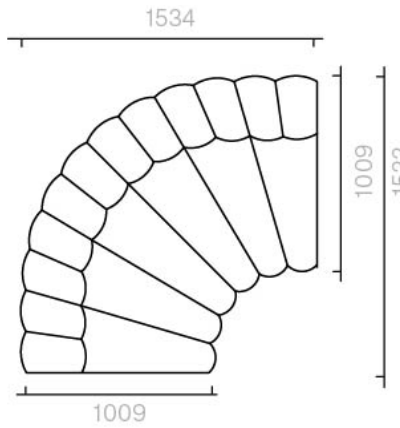

Sofas and Armchairs

Grace Sofa

Sectional sofa

As pictured
321.8W 251.7D x 77.2H cm

Designer: Nika Zupanc
Collection III

Seat cushion upholstered
in a choice of leathers or
fabrics, or in customer's
own material or leather.

Please contact us to find
out more about all the
colour options available.

Above product:
Upholstered in Sé Mohair
Velvet col. Tabacco.

The diagrams are
shown in millimetres

www.se-collections.com

Grace Sofa Dimensions Modules

Top view

End Module (Left)

Corner Module

Straight Module

End Module (Right)

Front view

End Module (Left)

Corner Module

Straight Module

End Module (Right)

Side view

End Module (Left)

Corner Module

Straight Module

End Module (Right)

Back view