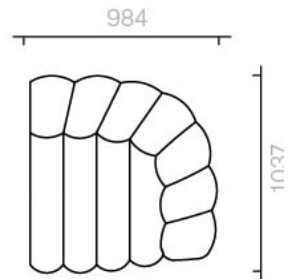

Sofas and Armchairs

Grace Sofa

Sectional sofa

As pictured
321.8W 251.7D x 77.2H cm

Designer: Nika Zupanc
Collection III

Seat cushion upholstered
in a choice of leathers or
fabrics, or in customer's
own material or leather.

Top view

End Module (Left)

Corner Module

Straight Module

End Module (Right)

Front view

End Module (Left)

Corner Module

Straight Module

End Module (Right)

Side view

End Module (Left)

Corner Module

Straight Module

End Module (Right)

Back view