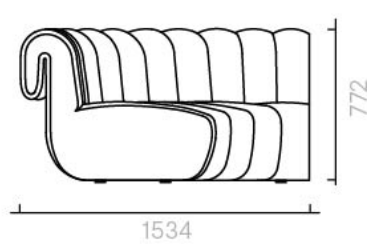

Sofas and Armchairs

Grace Sofa

Sectional sofa

As pictured
321.8W 251.7D x 77.2H cm

Designer: Nika Zupanc
Collection III

Seat cushion upholstered
in a choice of leathers or
fabrics, or in customer's
own material or leather.

Top view

End Module (Left)

Corner Module

Straight Module

End Module (Right)

Front view

End Module (Left)

Corner Module

Straight Module

End Module (Right)

Side view

End Module (Left)

Corner Module

Straight Module

End Module (Right)

Back view