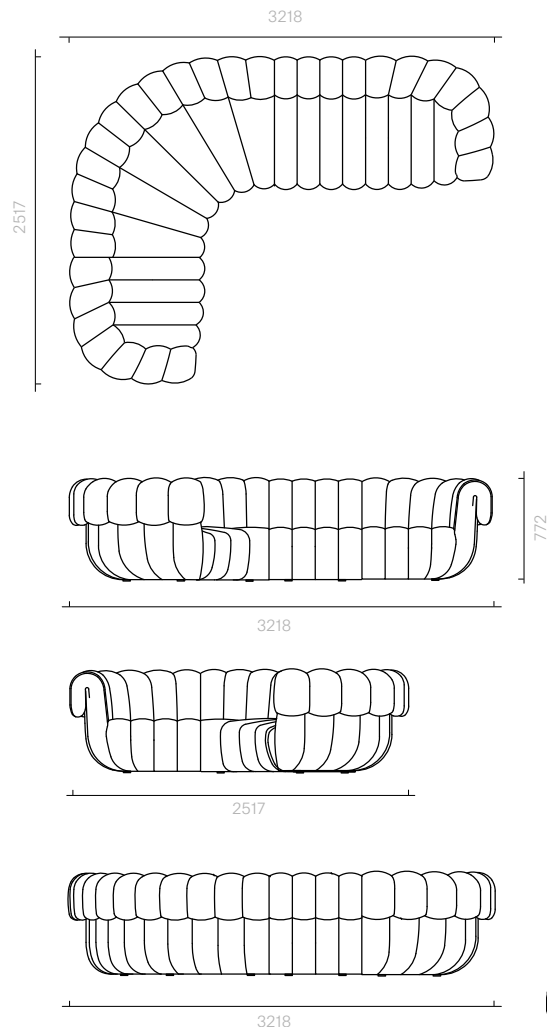

Sofas and Armchairs

Grace Sofa

Sectional sofa

As pictured
321.8W 251.7D x 77.2H cm

Designer: Nika Zupanc
Collection III

Seat cushion upholstered
in a choice of leathers or
fabrics, or in customer's
own material or leather.

Top view

End Module (Left)

Corner Module

Straight Module

End Module (Right)

Front view

End Module (Left)

Corner Module

Straight Module

End Module (Right)

Side view

End Module (Left)

Corner Module

Straight Module

End Module (Right)

Back view

End Module (Left)

Corner Module

Straight Module

End Module (Right)

The Grace Sofa sections can be assembled in combinations to suit your space. Please contact the Sé team for more details.

The diagrams are shown in millimetres
www.se-collections.com