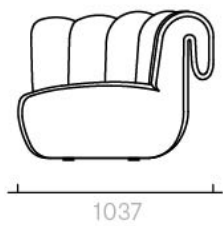

Sofas and Armchairs

Grace Sofa

Sectional sofa

As pictured
321.8W 251.7D x 77.2H cm

Designer: Nika Zupanc
Collection III

Seat cushion upholstered
in a choice of leathers or
fabrics, or in customer's
own material or leather.

Top view

End Module (Left)

Corner Module

Straight Module

End Module (Right)

Front view

End Module (Left)

Corner Module

Straight Module

End Module (Right)

Side view

End Module (Left)

Corner Module

Straight Module

End Module (Right)

Back view

End Module (Left)

Corner Module

Straight Module

End Module (Right)

The Grace Sofa sections can be assembled in combinations to suit your space. Please contact the Sé team for more details.

The diagrams are shown in millimetres
www.se-collections.com