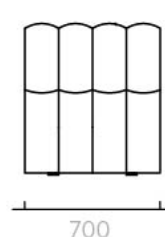

Top view

End Module (Left)

Corner Module

Straight Module

End Module (Right)

Front view

End Module (Left)

Corner Module

Straight Module

End Module (Right)

Side view

End Module (Left)

Corner Module

Straight Module

End Module (Right)

Back view

End Module (Left)

Corner Module

Straight Module

End Module (Right)

The Grace Sofa sections can be assembled in combinations to suit your space. Please contact the Sé team for more details.

The diagrams are shown in millimetres
www.se-collections.com