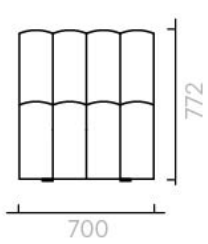

Sofas and Armchairs

Grace Sofa

Sectional sofa

As pictured
321.8W 251.7D x 77.2H cm

Designer: Nika Zupanc
Collection III

Seat cushion upholstered
in a choice of leathers or
fabrics, or in customer's
own material or leather.

Top view

End Module (Left)

Corner Module

Straight Module

End Module (Right)

Front view

End Module (Left)

Corner Module

Straight Module

End Module (Right)

Side view

End Module (Left)

Corner Module

Straight Module

End Module (Right)

Back view