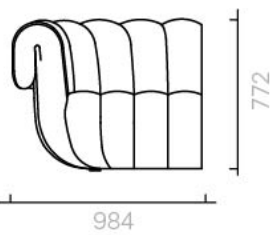

Sofas and Armchairs

Grace Sofa

Sectional sofa

As pictured
321.8W 251.7D x 77.2H cm

Designer: Nika Zupanc
Collection III

Seat cushion upholstered
in a choice of leathers or
fabrics, or in customer's
own material or leather.

Top view

End Module (Left)

Corner Module

Straight Module

End Module (Right)

Front view

End Module (Left)

Corner Module

Straight Module

End Module (Right)

Side view

End Module (Left)

Corner Module

Straight Module

End Module (Right)

Back view