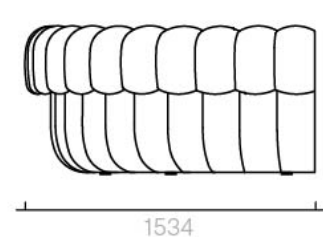

Sofas and Armchairs

Grace Sofa

Sectional sofa

As pictured
321.8W 251.7D x 77.2H cm

Designer: Nika Zupanc
Collection III

Seat cushion upholstered
in a choice of leathers or
fabrics, or in customer's
own material or leather.

Top view

End Module (Left)

Corner Module

Straight Module

End Module (Right)

Front view

End Module (Left)

Corner Module

Straight Module

End Module (Right)

Side view

End Module (Left)

Corner Module

Straight Module

End Module (Right)

Back view

End Module (Left)

Corner Module

Straight Module

End Module (Right)

The Grace Sofa sections can be assembled in combinations to suit your space. Please contact the Sé team for more details.

The diagrams are shown in millimetres
www.se-collections.com