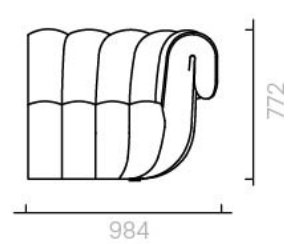

Sofas and Armchairs

Grace Sofa

Sectional sofa

As pictured
321.8W 251.7D x 77.2H cm

Designer: Nika Zupanc
Collection III

Seat cushion upholstered
in a choice of leathers or
fabrics, or in customer's
own material or leather.

Top view

End Module (Left)

Corner Module

Straight Module

End Module (Right)

Front view

End Module (Left)

Corner Module

Straight Module

End Module (Right)

Side view

End Module (Left)

Corner Module

Straight Module

End Module (Right)

Back view