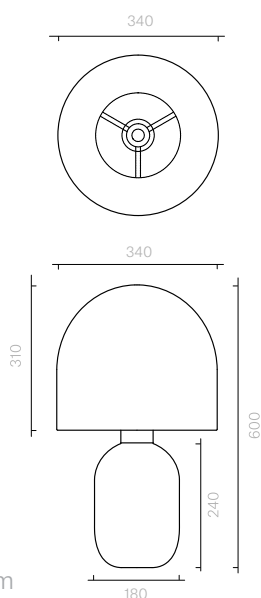

Lighting  
Silence Lamp

Table Lamp  
Diameter 34 x 60H cm

Designer: Nika Zupanc  
Collection III

Carrara marble base with  
brass shade.

Please contact us to find  
out more about all the  
colour options available.

Above product:  
Carrara marble base with  
brass shade.

The diagrams are  
shown in millimetres

[www.se-collections.com](http://www.se-collections.com)