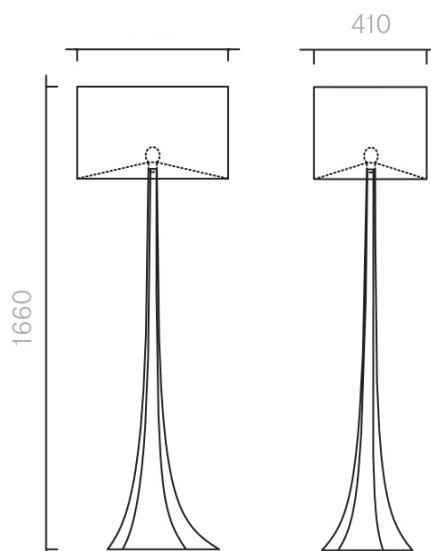

Lighting  
Young Tree  
Floor Lamp

Floor Lamp  
54W × 41D × 166H cm

Designer: Damien  
Langlois-Meurinne  
Collection I

Ceramic floor lamp in  
a choice of Glossy or  
Satin glazes.

Lampshade available  
in black or white with  
gold interior.

Please contact us to find  
out more about all the  
colour options available.

Light Specifications:  
150W, E27, 230V, 50Hz

Above product:  
Glossy White.

The diagrams are  
shown in millimetres  
[www.se-collections.com](http://www.se-collections.com)