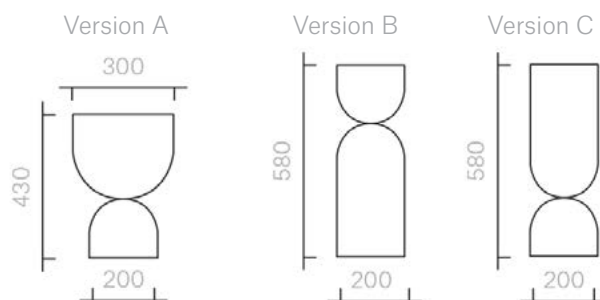

Side Table Version A
20W × 30D × 43H cm

Side Table Version B/C
Diameter 20 × 58H cm

Designer: Jaime Hayon
Collection II

Lacquered side table
(any Sé or RAL K7
Classic Colour).

Also available with a gold,
copper or silver leaf top.

Please contact us to find
out more about all the
colour options available.

Above products:
(from left to right)
Lacquered in custom
colours SIKKENS
CN.02.67, CN.02.77 and
CN.02.77.

The diagrams are
shown in millimetres

www.se-collections.com