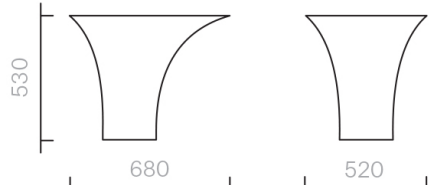

Tables
The New One

Side Table
Small: 57W × 43D × 45H
Large: 68W × 52D × 53H

Designer: Damien
Langlois-Meurinne
Collection I

Side table with polished
veneered top and
lacquered base.

Also available fully
lacquered (any Sé or RAL
K7 Classic Colour).

The diagrams are
shown in millimetres

www.se-collections.com

Small

Large

Sé Classic

Classic Black

Classic Blue

Classic Red