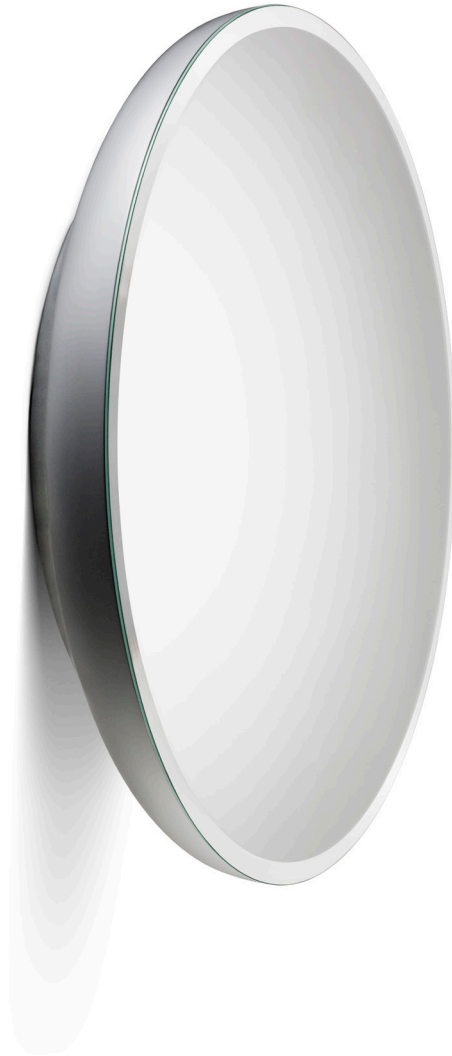

Mirrors
Tambor Mirror Large

Mirror
Diameter 113 × 20D cm

Designer: Jaime Hayon
Collection II

Aluminium base
lacquered in any Sé
or RAL K7 Classic Colour
with bevelled edge mirror.

Please contact us to find
out more about all the
colour options available.

Above product:
Lacquered in Sé Chic
Light Grey.

The diagrams are
shown in millimetres

www.se-collections.com