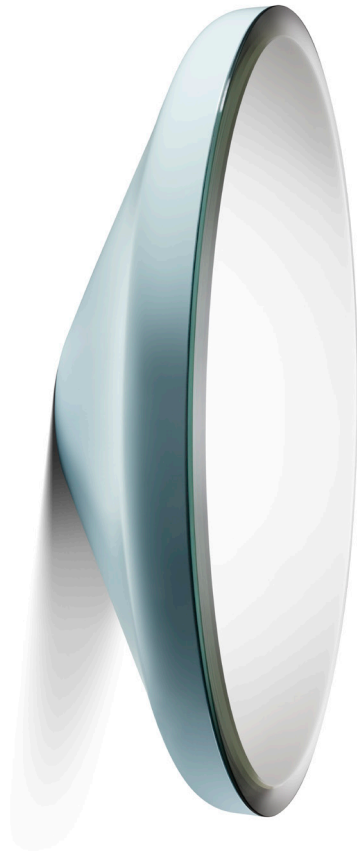

Mirrors
Tambor Mirror Small

Mirror
Diameter 75 × 22D cm

Designer: Jaime Hayon
Collection II

Aluminium base
lacquered in any Sé
or RAL K7 Classic Colour
with bevelled edge mirror.

Please contact us to find
out more about all the
colour options available.

Above product:
Lacquered in Sé Chic Blue.

The diagrams are
shown in millimetres

www.se-collections.com

Sé Classic

Classic Black

Classic Blue

Classic Red

Classic White

Sé Chic

Sé Chic Red

Chic Taupe

Chic Beige

Chic Grey

Chic Light Grey

Chic Green

Chic Pink

Chic Blue

Lacquered pieces are also available in any RAL K7 or NCS colour upon request. Please contact us for more information.

Disclaimer:

For technical reasons connected with colour reproduction and media limitations the colours shown may not be an exact representation of the actual product. Please contact us for further information.