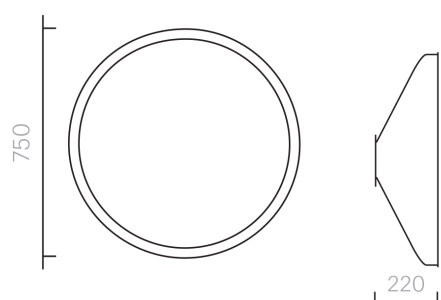

Mirrors
Tambor Mirror Small

Mirror
Diameter 75 × 22D cm

Designer: Jaime Hayon
Collection II

Aluminium base
lacquered in any Sé
or RAL K7 Classic Colour
with bevelled edge mirror.

Please contact us to find
out more about all the
colour options available.

Above product:
Lacquered in Sé Chic Blue.

The diagrams are
shown in millimetres

www.se-collections.com

Sé Classic

Classic Black

Classic Blue

Classic Red

Classic White