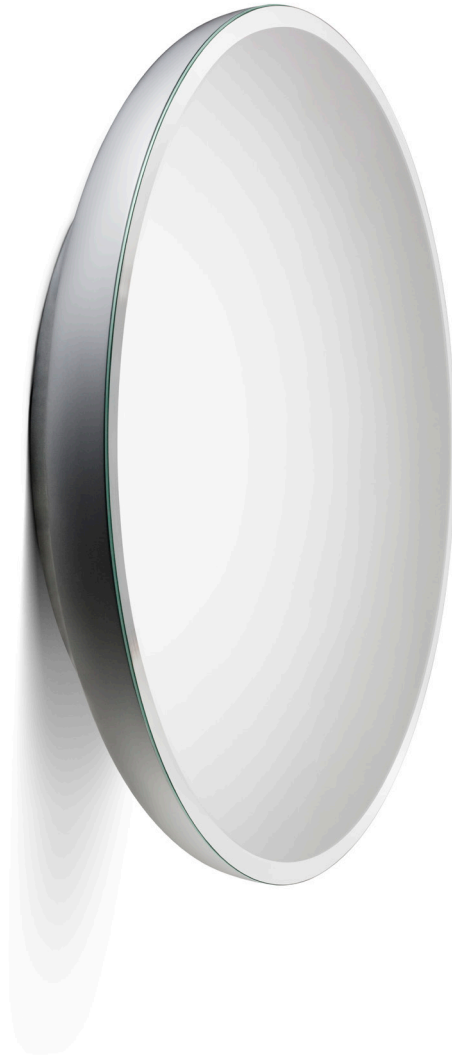

Mirrors
Tambor Mirror Large

Mirror
Diameter 113 × 20D cm

Designer: Jaime Hayon
Collection II

Aluminium base
lacquered in any Sé
or RAL K7 Classic Colour
with bevelled edge mirror.

Please contact us to find
out more about all the
colour options available.

Above product:
Lacquered in Sé Chic
Light Grey.

The diagrams are
shown in millimetres

www.se-collections.com

Sé Classic

Classic Black

Classic Blue

Classic Red

Classic White

Sé Chic

Sé Chic Red

Chic Taupe

Chic Beige

Chic Grey

Chic Light Grey

Chic Green

Chic Pink

Chic Blue

Lacquered pieces are also available in any RAL K7 or NCS colour upon request. Please contact us for more information.

Disclaimer:

For technical reasons connected with colour reproduction and media limitations the colours shown may not be an exact representation of the actual product. Please contact us for further information.