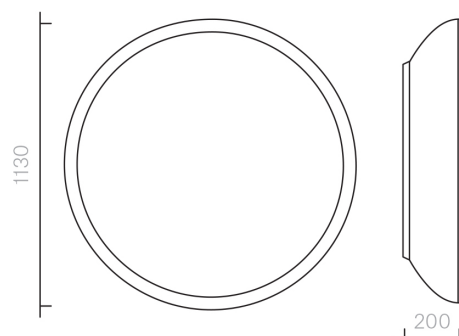

Mirrors
Tambor Mirror Large

Mirror
Diameter 113 × 20D cm

Designer: Jaime Hayon
Collection II

Aluminium base
lacquered in any Sé
or RAL K7 Classic Colour
with bevelled edge mirror.

Please contact us to find
out more about all the
colour options available.

Above product:
Lacquered in Sé Chic
Light Grey.

The diagrams are
shown in millimetres

www.se-collections.com

Sé Classic

Classic Black

Classic Blue

Classic Red

Classic White