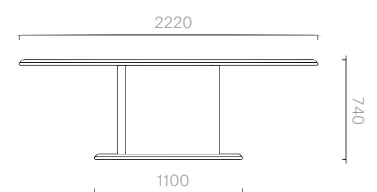

Tables
Stay Dining Table

Dining Table

200W × 114D × 74H cm
220W × 114D × 74H cm

Designer: Nika Zupanc
Collection III

Table top available in
Carrara or Lasa Oro
marble.

Powder coated steel legs
available in any RAL K7
Classic Colour.

Please contact us to find
out more about all the
options available.

Above product:
Stay Dining Table 2m20
with Carrara marble top
and legs powder coated
in Gold.

The diagrams are
shown in millimetres

www.se-collections.com