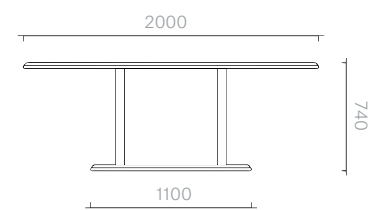

Tables
Stay Dining Table

Dining Table

200W × 114D × 74H cm
220W × 114D × 74H cm

Designer: Nika Zupanc
Collection III

Table top available in
Carrara or Lasa Oro
marble.

Powder coated steel legs
available in any RAL K7
Classic Colour.

Please contact us to find
out more about all the
options available.

Above product:
Stay Dining Table 2m20
with Carrara marble top
and legs powder coated
in Gold.

The diagrams are
shown in millimetres

www.se-collections.com