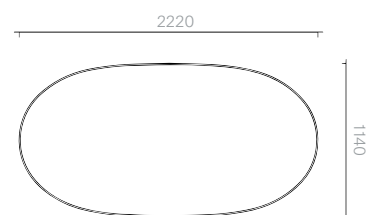

Tables
Stay Dining Table

Dining Table

200W × 114D × 74H cm
220W × 114D × 74H cm

Designer: Nika Zupanc
Collection III

Table top available in
Carrara or Lasa Oro
marble.

Powder coated steel legs
available in any RAL K7
Classic Colour.

Please contact us to find
out more about all the
options available.

Above product:
Stay Dining Table 2m20
with Carrara marble top
and legs powder coated
in Gold.

The diagrams are
shown in millimetres

www.se-collections.com