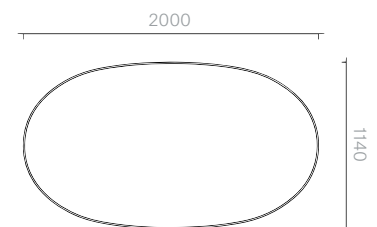

Tables
Stay Dining Table

Dining Table

200W × 114D × 74H cm
220W × 114D × 74H cm

Designer: Nika Zupanc
Collection III

Table top available in
Carrara or Lasa Oro
marble.

Powder coated steel legs
available in any RAL K7
Classic Colour.

Please contact us to find
out more about all the
options available.

Above product:
Stay Dining Table 2m20
with Carrara marble top
and legs powder coated
in Gold.

The diagrams are
shown in millimetres

www.se-collections.com