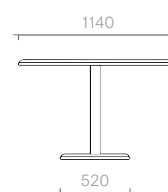

Tables
Stay Dining Table

Dining Table

200W × 114D × 74H cm
220W × 114D × 74H cm

Designer: Nika Zupanc
Collection III

Table top available in
Carrara or Lasa Oro
marble.

Powder coated steel legs
available in any RAL K7
Classic Colour.

Please contact us to find
out more about all the
options available.

Above product:
Stay Dining Table 2m20
with Carrara marble top
and legs powder coated
in Gold.

The diagrams are
shown in millimetres

www.se-collections.com