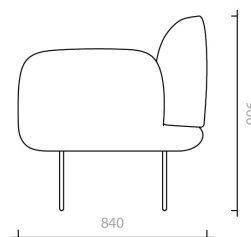

The diagrams are shown in millimetres

www.se-collections.com