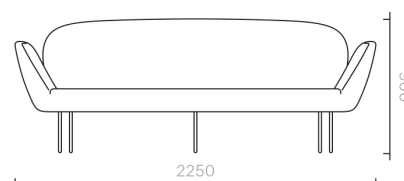

The diagrams are shown in millimetres

www.se-collections.com