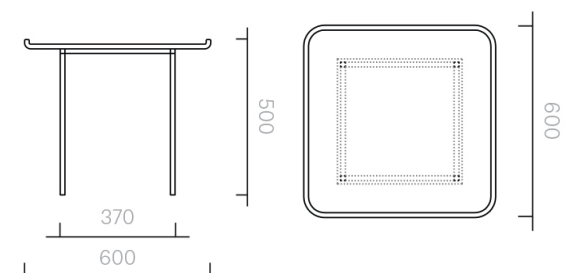

Side Table
60W × 60D × 50H cm

Designer: Nika Zupanc
Collection III

Ceramic table top in a
choice of Glossy Colour
glazes.

Legs available in powder
coated steel (any RAL K7
Classic Colour).

Please contact us to find
out more about all the
colour options available.

Above product:
Table top in Glossy White
and legs in polished brass.

The diagrams are
shown in millimetres

www.se-collections.com