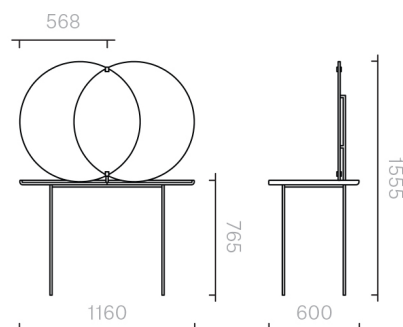

Tables
Olympia Dressing Table

Dressing Table
116W × 60D × 155.5H cm

Designer: Nika Zupanc
Collection III

Ceramic table top in a
choice of Glossy Colour
glazes.

Mirror frame available in
powder coated steel (any
RAL K7 Classic Colour).

The diagrams are
shown in millimetres

www.se-collections.com

Finishes

Sé Ceramics

Satin Colour Glazes

Vintage Green

Chic Pink

Tea Pink