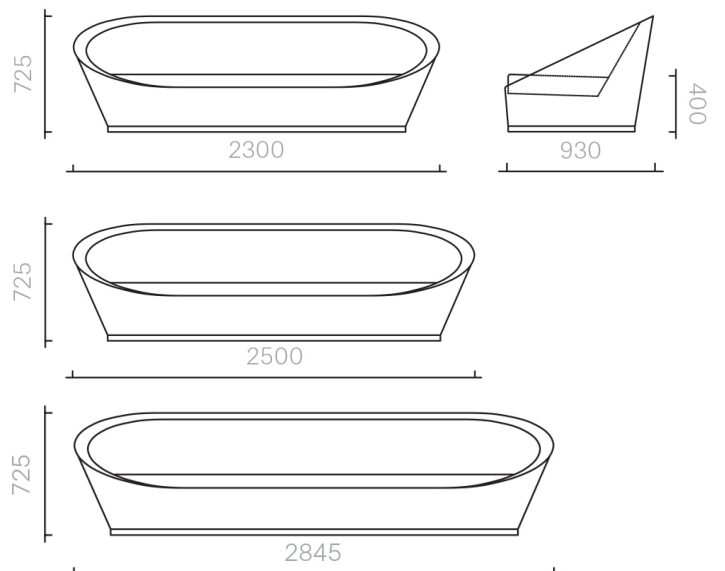

Sofas and Armchairs

New Life Sofa

Sofa
230W × 93D × 72.5H cm
250W × 93D × 72.5H cm
284.5W × 93D × 72.5H cm

Designer: Damien
Langlois-Meurinne
Collection I

Frame upholstered in
a choice of leathers or
fabrics, or in customer's
own material or leather.

The diagrams are
shown in millimetres

www.se-collections.com