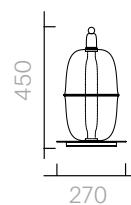

Lighting
Moirai Table Lamp
Version C

Table Lamp

Version A
Diameter 50 x 45H cm
Version B
Diameter 27 x 45H cm
Version C
Diameter 27 x 55H cm

Designer: Ini Archibong
Collection IV

Murano glass shades.
Brass detailing.

Please contact us to find
out more about all the
colour options available.

Wattage: 110-240

Bespoke handblown bulb
with dimmable LED:
2700K, 1000 Lumens
90 CRI.

Above product:
Moirai Table Lamp
Version C, Murano
glass col. 'Amethyst'.

The diagrams are
shown in millimetres

www.se-collections.com

Version A

Version C