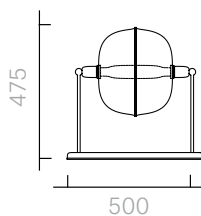

Lighting
Moirai Table Lamp
Version C

Table Lamp

Version A
Diameter 50 x 45H cm
Version B
Diameter 27 x 45H cm
Version C
Diameter 27 x 55H cm

Designer: Ini Archibong
Collection IV

Murano glass shades.
Brass detailing.

Please contact us to find
out more about all the
colour options available.

Wattage: 110-240

Bespoke handblown bulb
with dimmable LED:
2700K, 1000 Lumens
90 CRI.

Above product:
Moirai Table Lamp
Version C, Murano
glass col. 'Amethyst'.

The diagrams are
shown in millimetres

www.se-collections.com

Version A

Version C