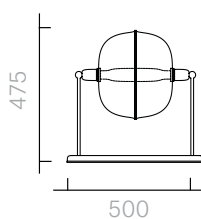

Lighting
Moirai Table Lamp
Version B

Table Lamp

Version A
Diameter 50 x 45H cm
Version B
Diameter 27 x 45H cm
Version C
Diameter 27 x 55H cm

Designer: Ini Archibong
Collection IV

Murano glass shades.
Brass detailing.

Please contact us to find
out more about all the
colour options available.

Wattage: 110- 240

Bespoke handblown bulb
with dimmable LED:
2700K, 750 Lumens
90 CRI.

Above product:
Moirai Table Lamp
Version B, Murano
glass col. 'Amber'.

The diagrams are
shown in millimetres

www.se-collections.com

Version A

Version C