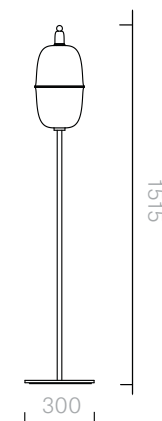

Lighting  
 Moirai Floor Lamp  
 Single

Floor Lamp

Version B  
 Diameter 30 x 151.5H cm  
 Version C  
 Diameter 30 x 161.5H cm

Designer: Ini Archibong  
 Collection IV

Murano glass shades.  
 Brass detailing.

Please contact us to find out  
 more about all the colour  
 options available.

Wattage: 110- 240

Bespoke handblown bulb  
 with dimmable LED:  
 2700K, 1000 Lumens,  
 90 CRI.

Above product:  
 Moirai Floor Lamp  
 Version C, Murano glass  
 col. Amethyst.

The diagrams are  
 shown in millimetres  
[www.se-collections.com](http://www.se-collections.com)

Version B

Version C