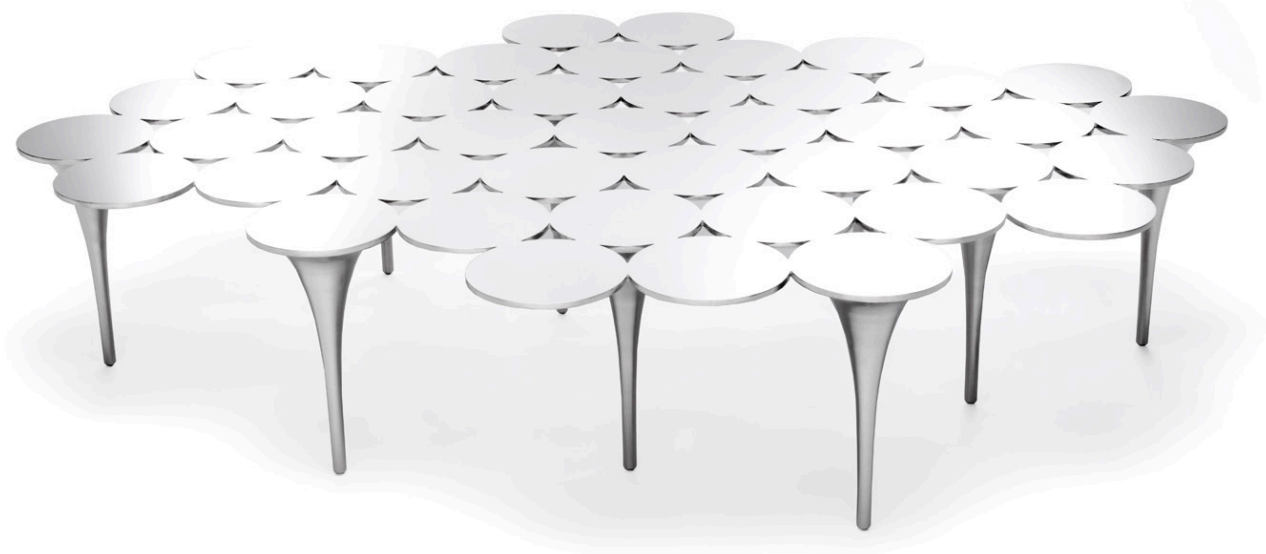

Tables
I Only Have Eyes For You
Limited Edition

Coffee Table
171W × 118D × 36H cm

Designer: Damien
Langlois-Meurinne
Collection I

Coffee table in polished
stainless steel.

Limited Edition Run
of 12 Numbered Pieces
(as pictured above).