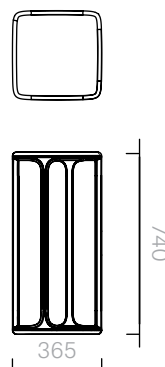

Tables  
Heracles Side Table

Side Table

36.5W x 36.5 x 74H cm

Designer: Ini Archibong  
Collection IV

Lacquered side table with  
Carrara marble top and  
brass plated steel trim.

Lacquered base available  
in any RAL K7 Classic  
Colour.

Please contact us to find  
out more about all the  
colour options available.

Above products:  
Lacquered in SIKKENS  
A62505.

The diagrams are  
shown in millimetres

[www.se-collections.com](http://www.se-collections.com)