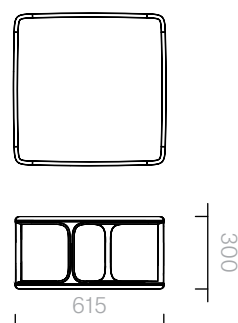

Coffee Table Small

61.5W x 61.5D x 30H cm

Designer: Ini Archibong
Collection IV

Lacquered coffee table
with Carrara marble top
and brass plated trim.

Lacquered base available
in any RAL K7 Classic
Colour.

Please contact us to find
out more about all the
colour options available.

Above products:
Lacquered in RAL 9003
Signal White.

The diagrams are
shown in millimetres

www.se-collections.com