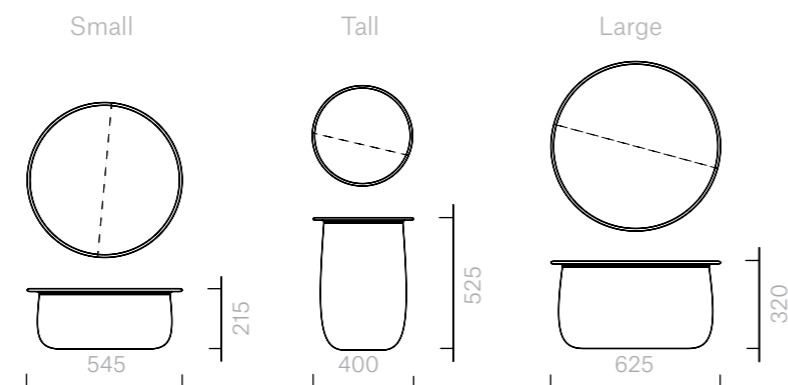

Tables
Helios
Lacquered

Side Table

Small: 54.5D x 21.5H cm
Tall: 40D x 52.5H cm
Large: 62.5D x 32H cm

Designer: Ini Archbong
Collection IV

Lacquered side table with Carrara marble top and brass plated steel ring.

The diagrams are shown in millimetres
www.se-collections.com

Tables
Helios
Ceramic

Side Table

Small: 54D x 21H cm
Tall: 39.5D x 52H cm
Large: 62D x 32H cm

Designer: Ini Archbong
Collection IV

Ceramic side table with Carrara marble top and hand painted gold glazed ring.

The diagrams are shown in millimetres
www.se-collections.com