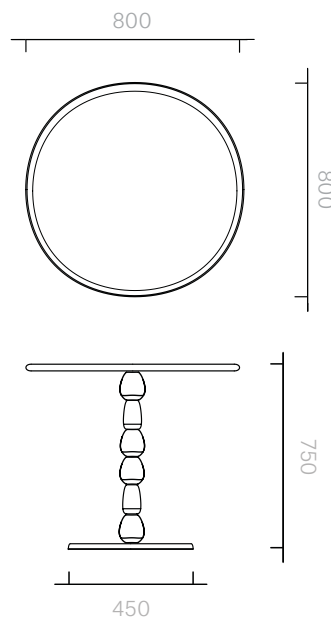

Table  
Gaea Bistro Table

Table

Diameter 80 x 75H cm

Designer: Ini Archibong  
Collection IV

Bistro table with Carrara marble top and brushed brass base with decorative beads.

Ceramic beads available in a choice of Glossy Colour and Glossy Metal glazes.

The diagrams are shown in millimetres

[www.se-collections.com](http://www.se-collections.com)