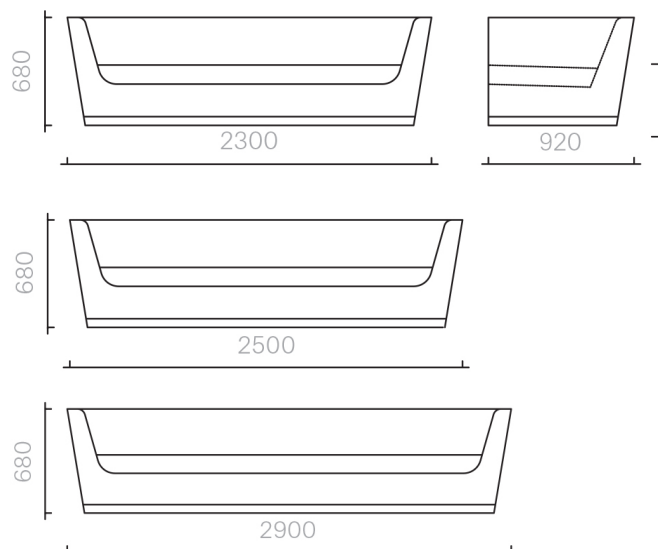

Sofas and Armchairs Forever Sofa

Sofa

230W × 92D × 68H cm

250W × 92D × 68H cm

290W × 92D × 68H cm

Designer: Damien
Langlois-Meurinne
Collection I

Frame upholstered in
a choice of leathers or
fabrics, or in customer's
own material or leather.

The diagrams are
shown in millimetres

www.se-collections.com