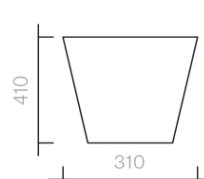

Side Table
31W × 48D × 41H cm

Stool
48W × 31D × 41H cm

Designer: Damien
Langlois-Meurinne
Collection I

By The Trees is
available in two ceramic
configurations, either as a
side table or as a stool.

Available in a choice of
Glossy or Satin glazes.

Please contact us to find
out more about all the
colour options available.

Above products:
Glossy Gold, Satin White,
Glossy Cashmere.

Side Table