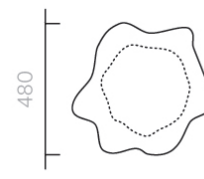

Tables
By The Trees
Ceramic

Side Table
31W × 48D × 41H cm

Stool
48W × 31D × 41H cm

Designer: Damien
Langlois-Meurinne
Collection I

By The Trees is
available in two ceramic
configurations, either as a
side table or as a stool.

Available in a choice of
Glossy or Satin glazes.

Please contact us to find
out more about all the
colour options available.

Above products:
Glossy Gold, Satin White,
Glossy Cashmere.

Side Table

Stool

The diagrams are
shown in millimetres