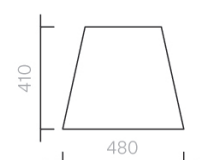

Tables
By The Trees
Ceramic

Side Table
31W × 48D × 41H cm

Stool
48W × 31D × 41H cm

Designer: Damien
Langlois-Meurinne
Collection I

By The Trees is
available in two ceramic
configurations, either as a
side table or as a stool.

Available in a choice of
Glossy or Satin glazes.

Please contact us to find
out more about all the
colour options available.

Above products:
Glossy Gold, Satin White,
Glossy Cashmere.

Side Table

Stool

The diagrams are
shown in millimetres