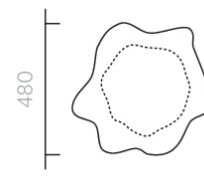

Tables  
By The Trees  
Ceramic

Side Table  
31W × 48D × 41H cm

Stool  
48W × 31D × 41H cm

Designer: Damien  
Langlois-Meurinne  
Collection I

By The Trees is  
available in two ceramic  
configurations, either as a  
side table or as a stool.

Stool

The diagrams are  
shown in millimetres  
[www.se-collections.com](http://www.se-collections.com)