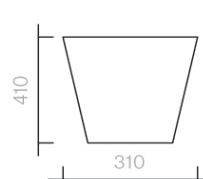

Tables  
By The Trees  
Ceramic

Side Table  
31W × 48D × 41H cm

Stool  
48W × 31D × 41H cm

Designer: Damien  
Langlois-Meurinne  
Collection I

By The Trees is  
available in two ceramic  
configurations, either as a  
side table or as a stool.

Stool

The diagrams are  
shown in millimetres  
[www.se-collections.com](http://www.se-collections.com)