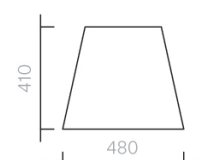

Tables  
By The Trees  
Ceramic

Side Table  
31W × 48D × 41H cm

Stool  
48W × 31D × 41H cm

Designer: Damien  
Langlois-Meurinne  
Collection I

By The Trees is  
available in two ceramic  
configurations, either as a  
side table or as a stool.

Stool

The diagrams are  
shown in millimetres  
[www.se-collections.com](http://www.se-collections.com)