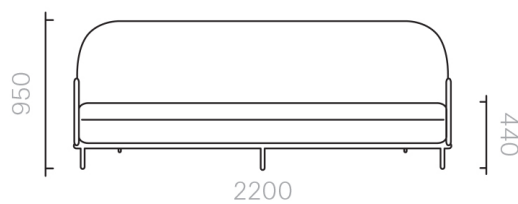

## Beetley Sofa

Sofa  
 180W × 85D × 95H cm  
 220W × 85D × 95H cm  
 250W × 85D × 95H cm

Designer: Jaime Hayon  
 Collection II

Frame upholstered in a choice of leathers or fabrics, or in customer's own material or leather.

The diagrams are shown in millimetres

[www.se-collections.com](http://www.se-collections.com)