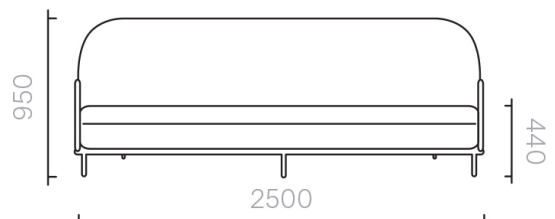

## Beetley Sofa

Sofa  
 180W × 85D × 95H cm  
 220W × 85D × 95H cm  
 250W × 85D × 95H cm

Designer: Jaime Hayon  
 Collection II

Frame upholstered in a choice of leathers or fabrics, or in customer's own material or leather.

The diagrams are shown in millimetres

[www.se-collections.com](http://www.se-collections.com)