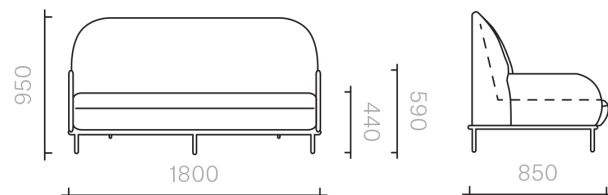

## Beetley Sofa

Sofa  
 180W × 85D × 95H cm  
 220W × 85D × 95H cm  
 250W × 85D × 95H cm

Designer: Jaime Hayon  
 Collection II

Frame upholstered in a choice of leathers or fabrics, or in customer's own material or leather.

The diagrams are shown in millimetres

[www.se-collections.com](http://www.se-collections.com)