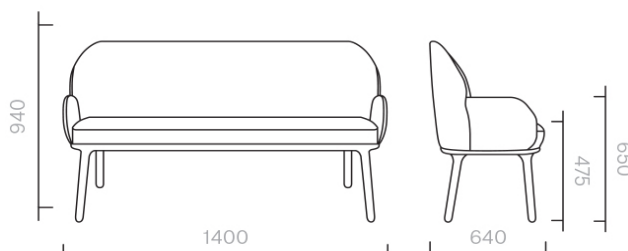

Chairs Beetley Bench

Bench
140W × 64D × 94H cm
160W × 64D × 94H cm

Designer: Jaime Hayon
Collection II

Frame upholstered in a choice of leathers or fabrics, or in customer's own material or leather.

Legs available in stained or natural oak, or in lacquered beech (any Sé or RAL K7 Classic Colour).

Please contact us to find out more about all the colour options available.

Above product:
Upholstered in Dedar Tabularasa Col. 51 Ardoise, legs in mid-brown stained oak.

The diagrams are shown in millimetres