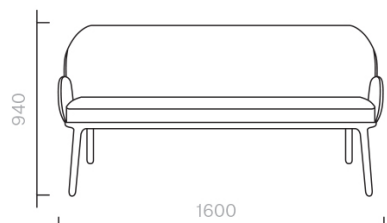

Chairs Beetley Bench

Bench
140W × 64D × 94H cm
160W × 64D × 94H cm

Designer: Jaime Hayon
Collection II

Frame upholstered in a choice of leathers or fabrics, or in customer's own material or leather.

Legs available in stained or natural oak, or in lacquered beech (any Sé or RAL K7 Classic Colour).

Please contact us to find out more about all the colour options available.

Above product:
Upholstered in Dedar Tabularasa Col. 51 Ardoise, legs in mid-brown stained oak.

The diagrams are shown in millimetres