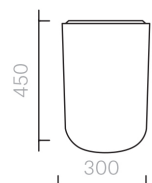

Side Table
Diameter 30 × 45H cm

Designer: Jaime Hayon
Collection II

Ceramic side table
available in a choice of
Glossy or Satin glazes,
with a Carrara marble top.

Please contact us to find
out more about all the
colour options available.

Above products
(from left to right):
Glossy Copper, Glossy
Chic Pink, Glossy Bronze,
Glossy Lilac Grey.

The diagrams are
shown in millimetres

www.se-collections.com