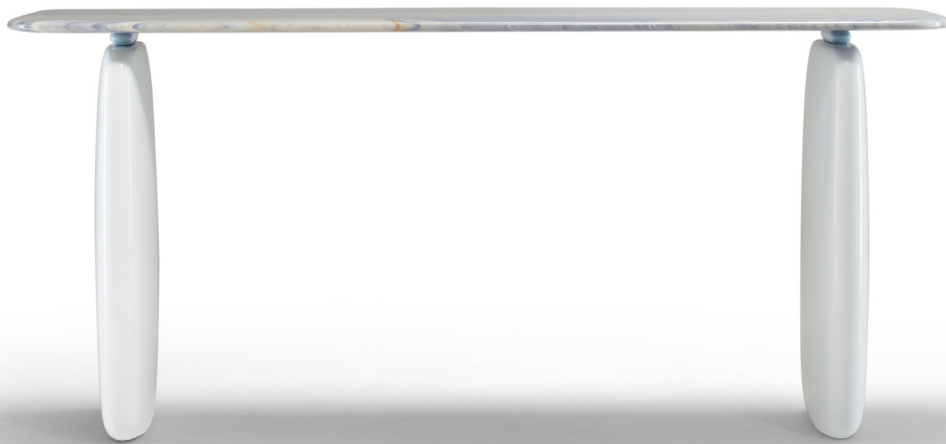

Table
Atlas Console

Console

166W x 39D x 76H cm

Designer: Ini Archibong
Collection IV

Special edition console
with Azul Macaubas
and lacquered legs in
SIKKENS TN.02.82.

Also available with marble
top, lacquered nodes and
legs.

Please contact us to find
out more about all the
colour options available.

Above product:
Top Azul Macaubas, legs
lacquered in TN.02.82 and
nodes in T0.10.70

The diagrams are
shown in millimetres

www.se-collections.com