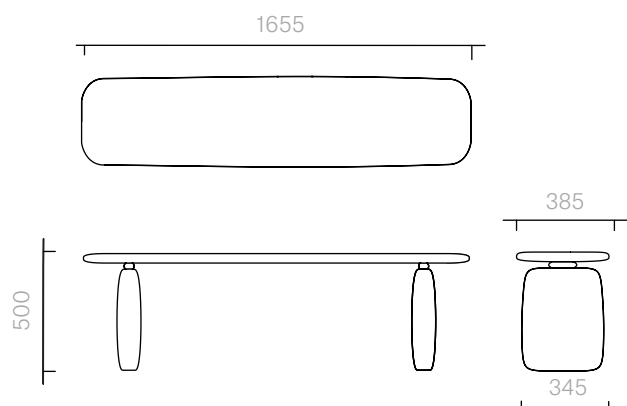

Chairs  
Atlas Bench

Bench

165.5W x 38.5D x 50H cm

Designer: Ini Archibong  
Collection IV

Bench in Carrara marble  
or lacquered finish with  
marble node.

Lacquered version base  
available in any RAL K7  
Classic Colour.

The diagrams are  
shown in millimetres

[www.se-collections.com](http://www.se-collections.com)