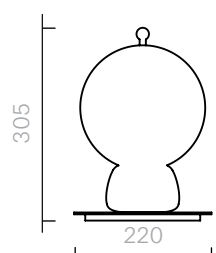

Table Lamp
Diameter 22 x 30.5H cm

Designer: Ini Archibong
Collection IV

Lacquered metal base
available in three colours:
Light Grey, Blue Grey and
Bordeaux.

Ceramic body in a choice
of Glossy colour glazes.

Frosted glass shade.

Brass finial.

Light specifications:
LED (Max 7W),
220/240V, IP20.

Please contact us to find
out more about all the
colour options available.

Above product:
Ceramic body in Glossy
Tea Pink with lacquered
base in RAL 7035 Light
Grey.

The diagrams are
shown in millimetres

www.se-collections.com