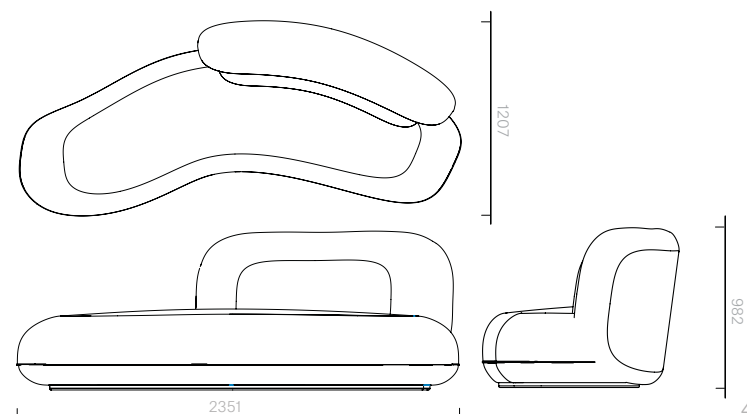

# Oshun Range Oshun Daybed

Daybed  
single back cushion

235W x 121D x 98H cm

Designer: Ini Archibong  
Collection IV

Seat cushion upholstered  
in a choice of leathers or  
fabrics, or in customer's  
own material or leather.

[www.se-collections.com](http://www.se-collections.com)

The diagrams are  
shown in millimetres

# Oshun Range Oshun Sofa

Sofa  
double back cushion

235W x 121D x 98H cm

Designer: Ini Archibong  
Collection IV

Seat cushion upholstered  
in a choice of leathers or  
fabrics, or in customer's  
own material or leather.