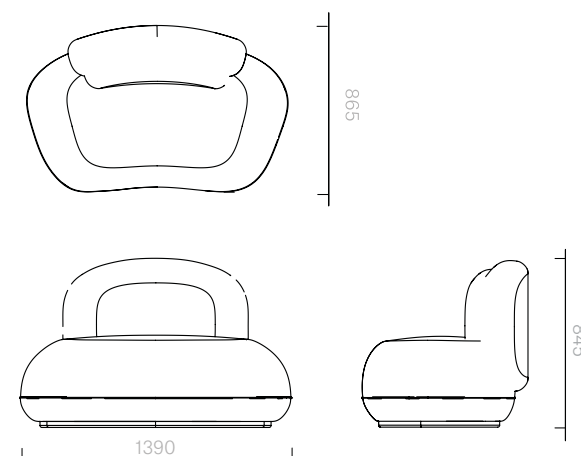

# Oshun Range Oshun Armchair

Armchair  
139W x 87D x 85H cm

Designer: Ini Archibong  
Collection IV

Seat cushion upholstered  
in a choice of leathers or  
fabrics, or in customer's own  
material or leather.

[www.se-collections.com](http://www.se-collections.com)

The diagrams are  
shown in millimetres

# Oshun Range Oshun Daybed

Daybed  
single back cushion

235W x 121D x 98H cm

Designer: Ini Archibong  
Collection IV

Seat cushion upholstered  
in a choice of leathers or  
fabrics, or in customer's  
own material or leather.

# Oshun Range Oshun Sofa

Sofa  
double back cushion

235W x 121D x 98H cm

Designer: Ini Archibong  
Collection IV

Seat cushion upholstered  
in a choice of leathers or  
fabrics, or in customer's  
own material or leather.