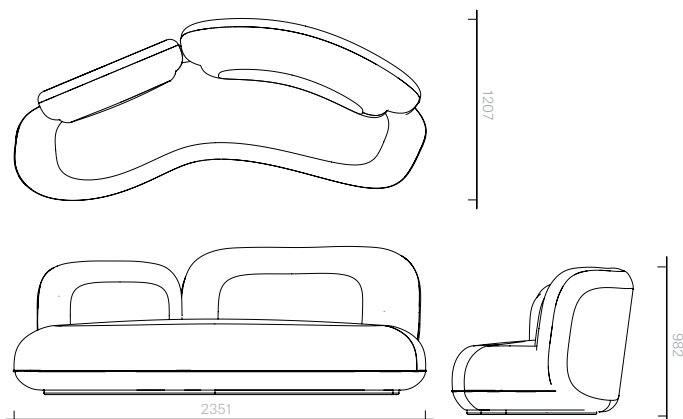

Sofa
double back cushion

235W x 121D x 98H cm

Designer: Ini Archibong
Collection IV

Seat cushion upholstered
in a choice of leathers or
fabrics, or in customer's
own material or leather.

Fabric piping detail and
base in either leather or
fabric.

Please contact us to find
out more about all the
colour options available.

Above product:
Upholstered in Perennials
In The Loop col. Sea Salt
with fabric piping.

www.se-collections.com

The diagrams are
shown in millimetres.